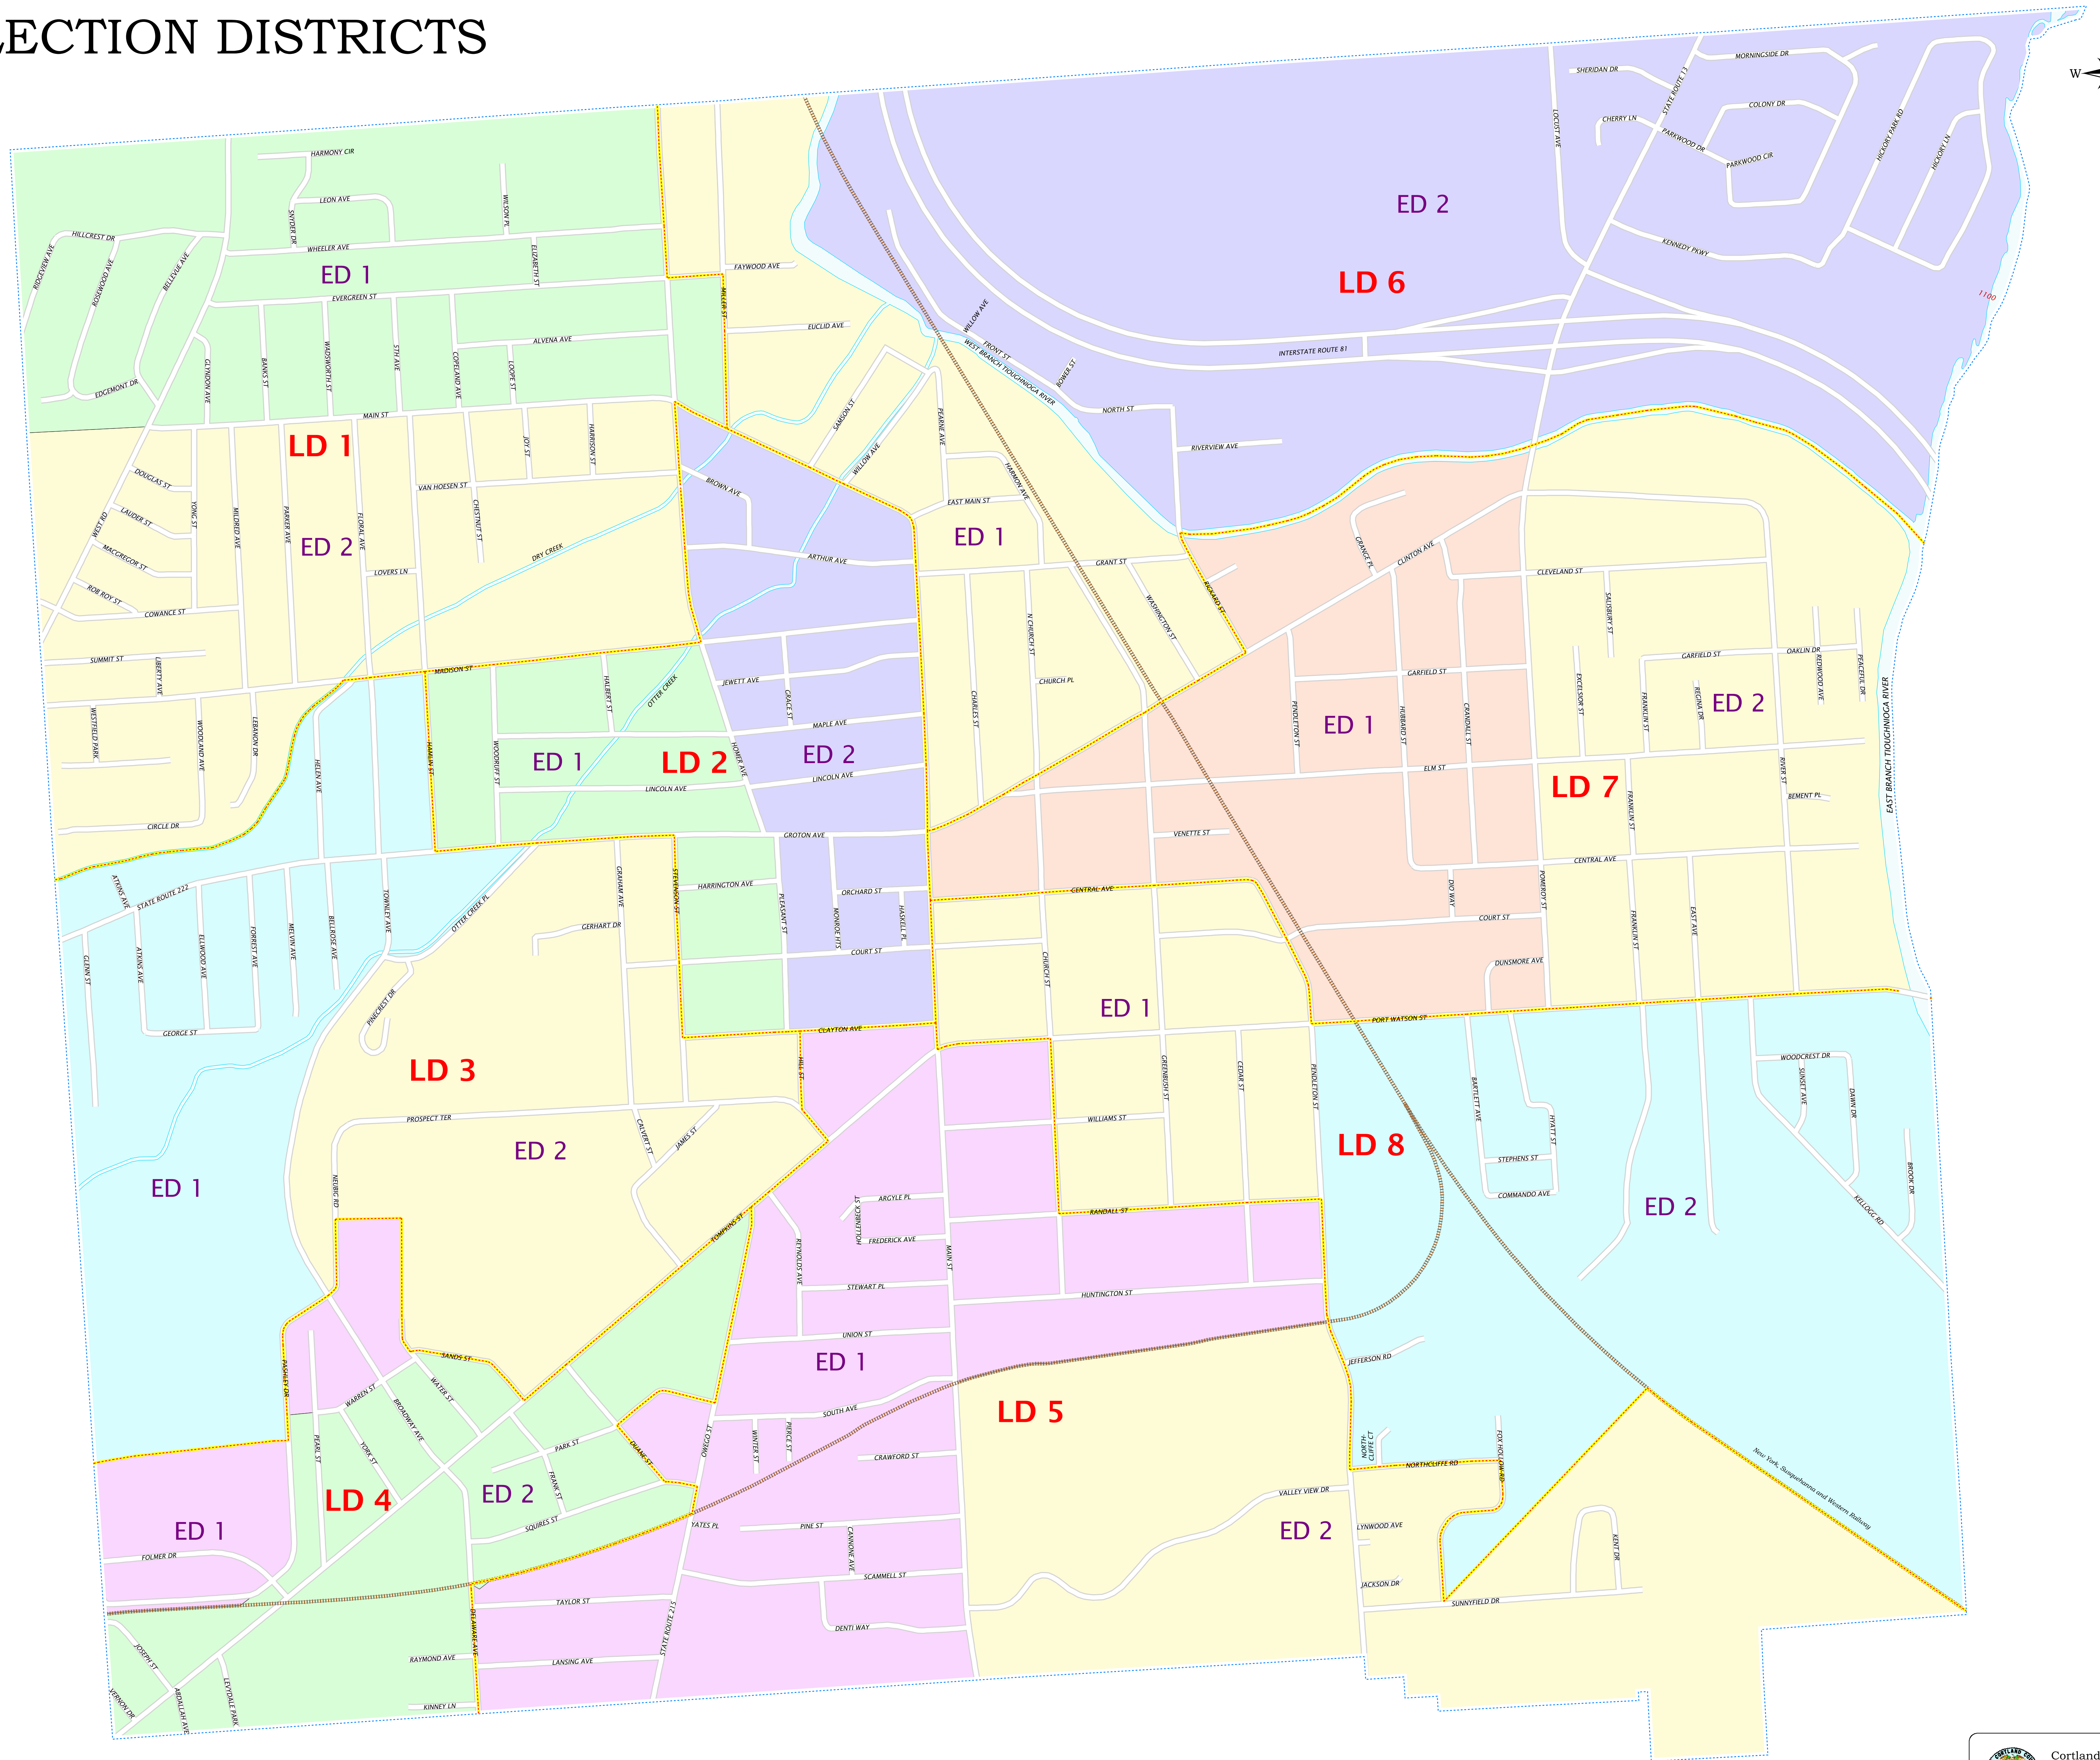

CITY OF CORTLAND ELECTION DISTRICTS

— LEGISLATIVE DISTRICT BOUNDARY