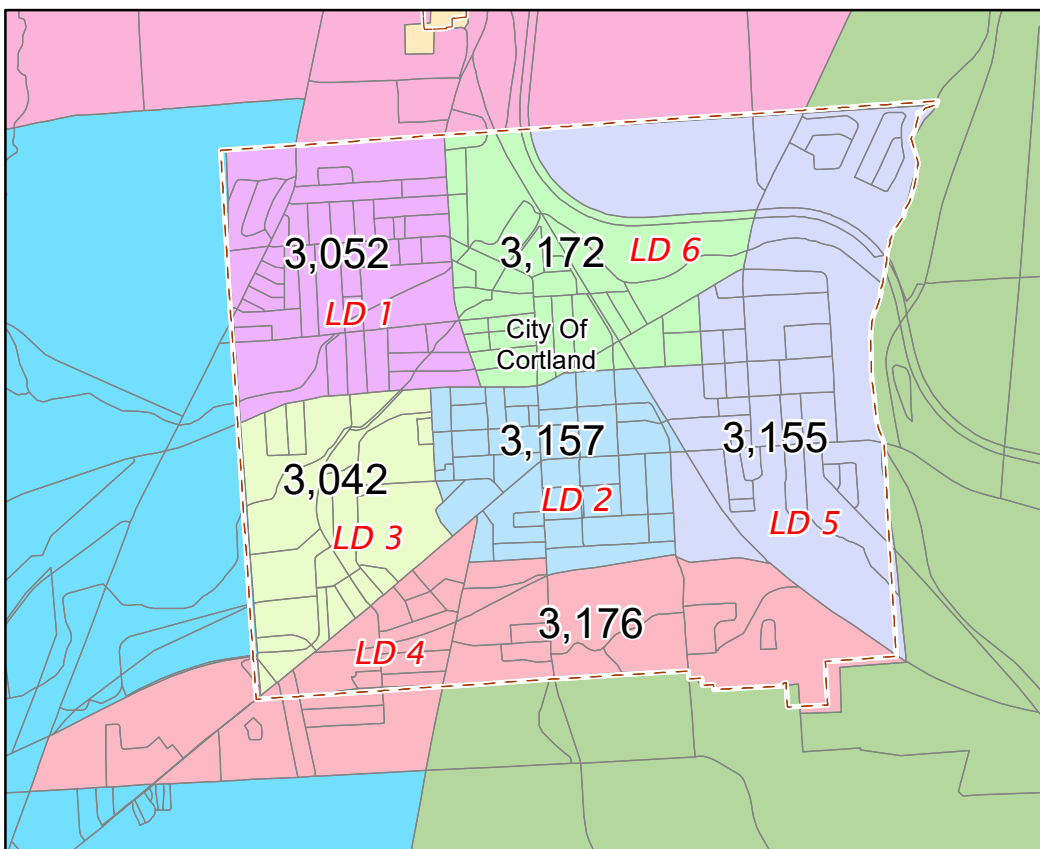

Proposed 15 LD: Draft

Cortland County
 Planning Department
 60 Central Ave
 Cortland, NY 13045
 Prepared 3/10/23

Data Source: US Census Bureau