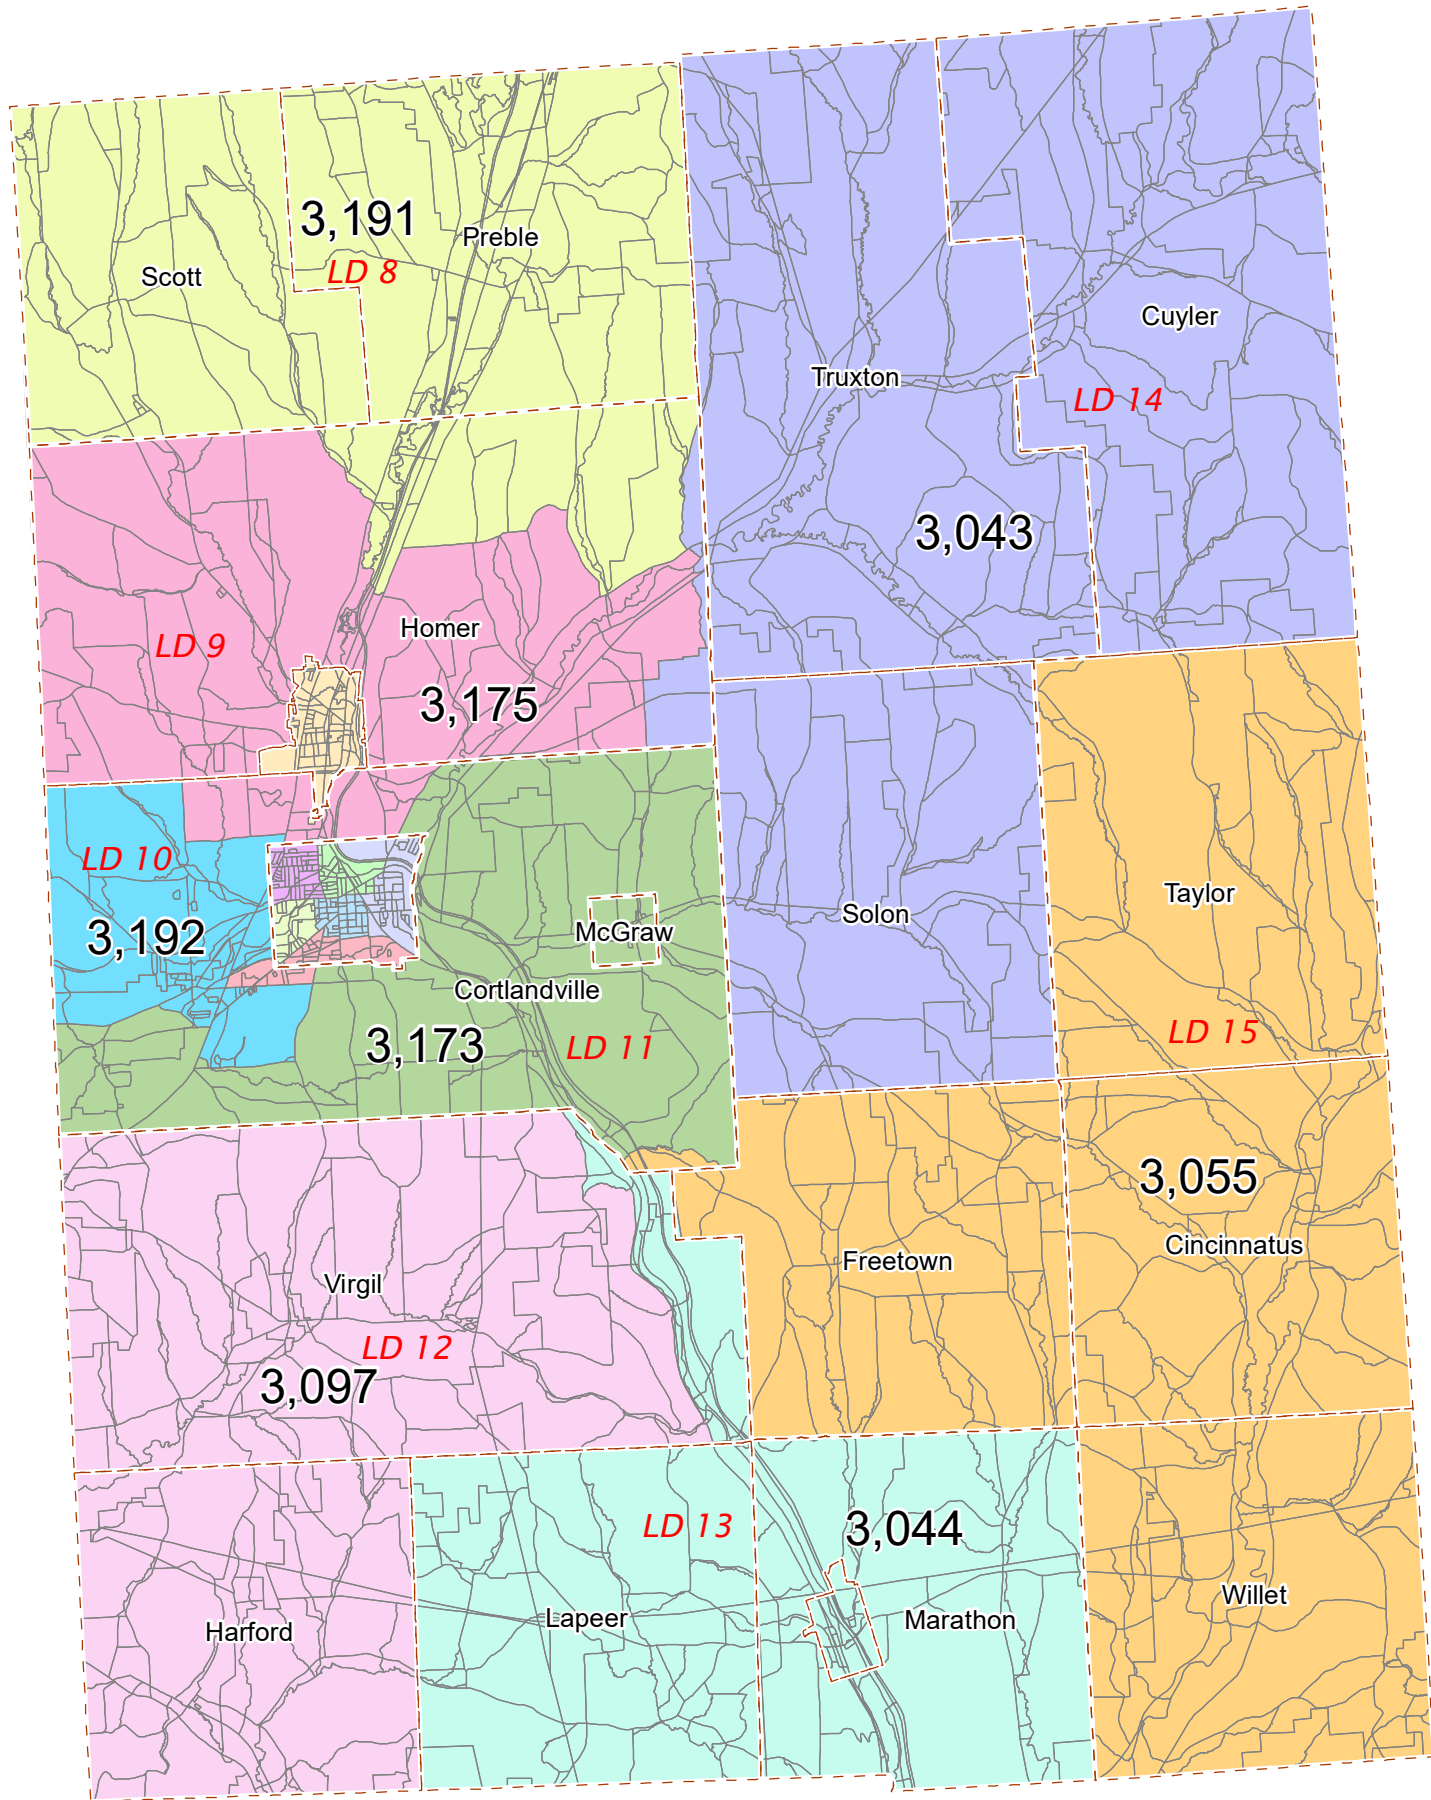

Proposed 15 LD: Draft

Cortland County
 Planning Department
 60 Central Ave
 Cortland, NY 13045
 Prepared 3/10/23

Data Source: US Census Bureau